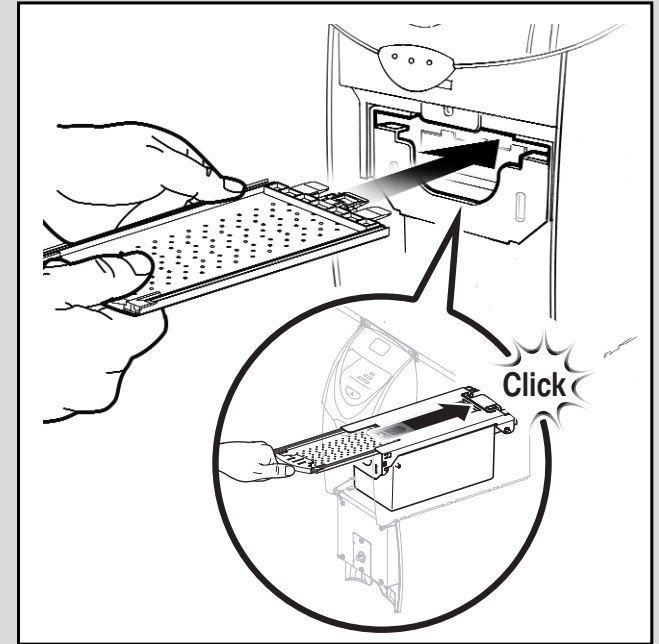

UNLOADING CCI POUCH

This unit is not designed for continuous operation. If it is used at a rate high enough to fill one Pouch within a one hour time period, then the unit must be rested for 30 minutes before any more notes are fed in.