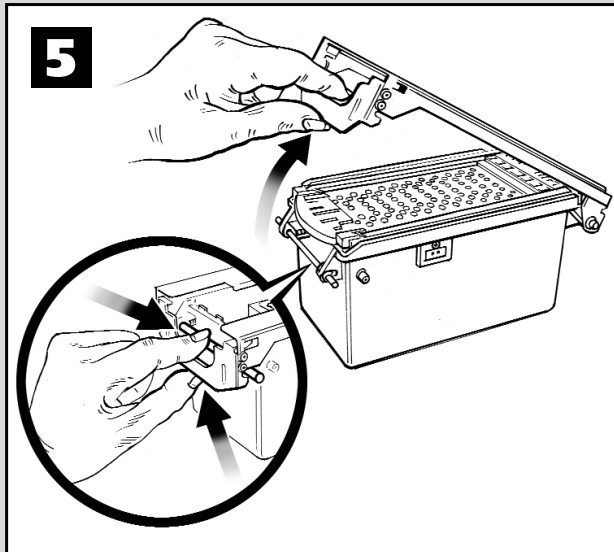

UNLOADING CCI POUCH

This unit is not designed for continuous operation. If it is used at a rate high enough to fill one Pouch within a one hour time period, then the unit must be rested for 30 minutes before any more notes are fed in.