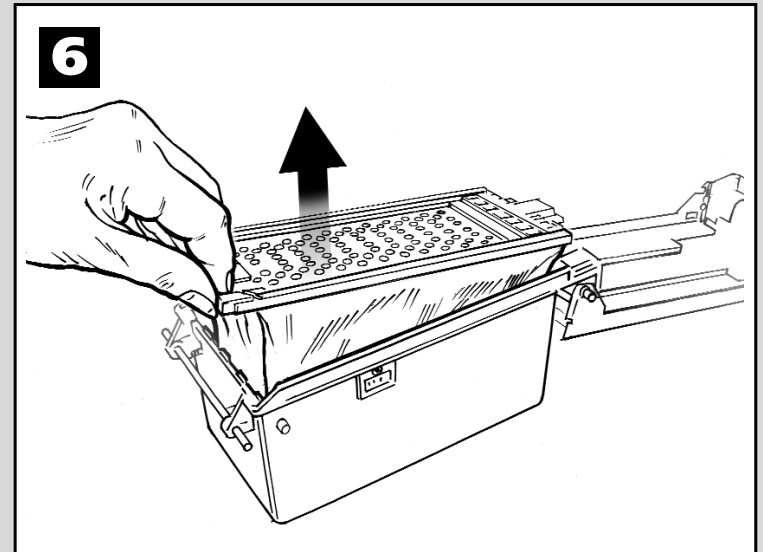

UNLOADING CCI POUCH

This unit is not designed for continuous operation. If it is used at a rate high enough to fill one Pouch within a one hour time period, then the unit must be rested for 30 minutes before any more notes are fed in.