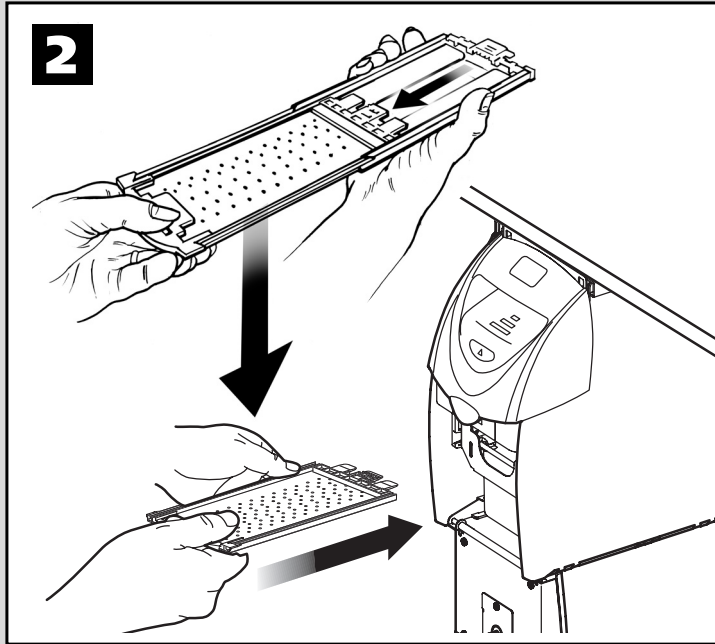

UNLOADING CCI POUCH

This unit is not designed for continuous operation. If it is used at a rate high enough to fill one Pouch within a one hour time period, then the unit must be rested for 30 minutes before any more notes are fed in.