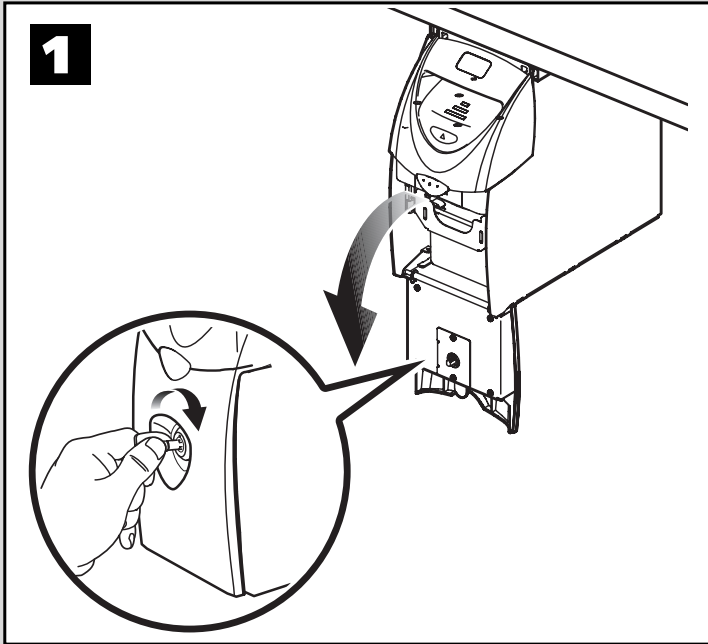

UNLOADING CCI POUCH

This unit is not designed for continuous operation. If it is used at a rate high enough to fill one Pouch within a one hour time period, then the unit must be rested for 30 minutes before any more notes are fed in.