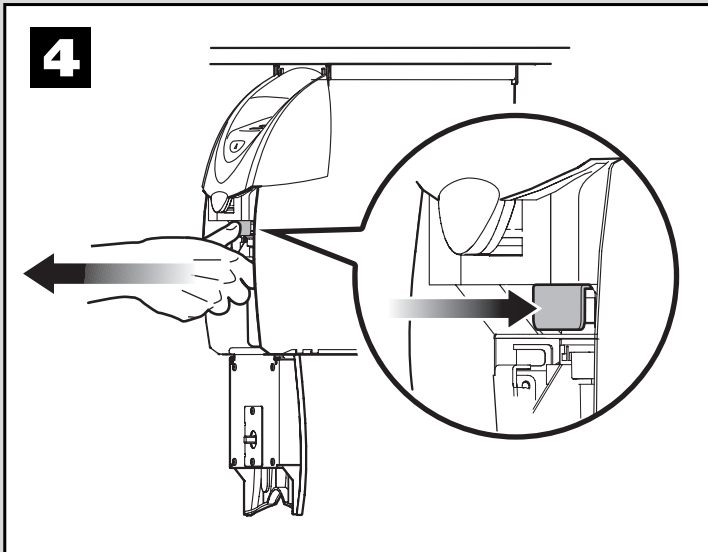

UNLOADING CCI POUCH

This unit is not designed for continuous operation. If it is used at a rate high enough to fill one Pouch within a one hour time period, then the unit must be rested for 30 minutes before any more notes are fed in.